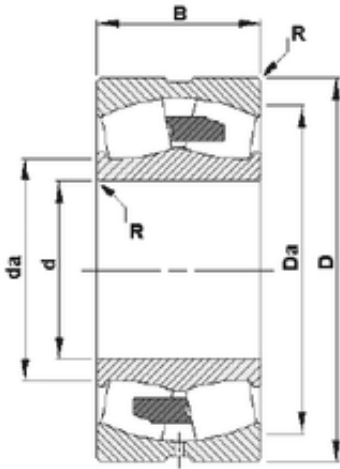

BEARING-Bearing LTD.

85 mm x 150 mm x 36 mm Timken 22217YM spherical roller bearings

Bearing No. 22217YM

Size	85x150x36 mm
Bore Diameter	85 mm
Outer Diameter	150 mm
Width	36 mm
d	85 mm
D	150 mm
B	36 mm
C	36 mm
R	2 mm
Da	139 mm
da	101 mm

22217YM Bearing 2D drawings and 3D CAD models