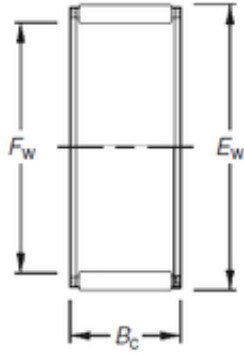

## Timken K24X28X16F needle roller bearings

Bearing No. K24X28X16F

Bore Diameter	24 mm
Outer Diameter	28 mm
Fw	24 mm
Ew	28 mm

K24X28X16F Bearing 2D drawings and 3D CAD models