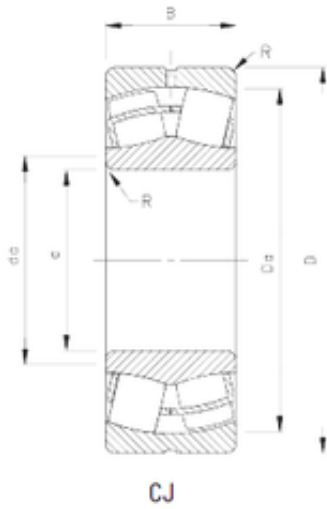

# BEARING-Bearing LTD.

65 mm x 120 mm x 31 mm Timken 22213CJ spherical roller bearings

Bearing No. 22213CJ

Size	65x120x31 mm
Bore Diameter	65 mm
Outer Diameter	120 mm
Width	31 mm
d	65 mm
D	120 mm
B	31 mm
C	31 mm
R	1,5 mm
Da	109 mm
da	78 mm

22213CJ Bearing 2D drawings and 3D CAD models