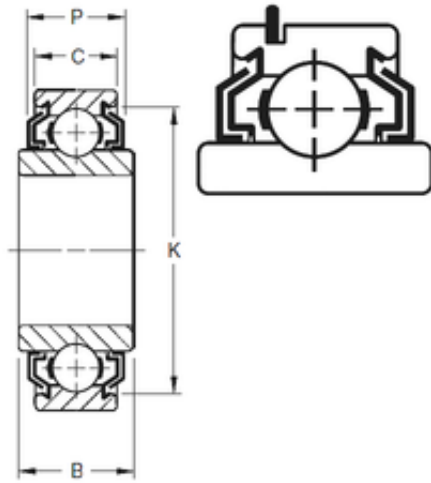

BEARING-Bearing LTD.

12 mm x 32 mm x 15,4 mm Timken 201KLLG2 deep groove ball bearings

Bearing No. 201KLLG2

Size	12x32x15.4 mm
Bore Diameter	12 mm
Outer Diameter	32 mm
Width	15,4 mm
d	12 mm
D	32 mm
B	15,4 mm
C	10,01 mm
P	14,4 mm
K	27 mm
Weight	0,041 Kg
Basic dynamic load rating (C)	7,5 kN

201KLLG2 Bearing 2D drawings and 3D CAD models