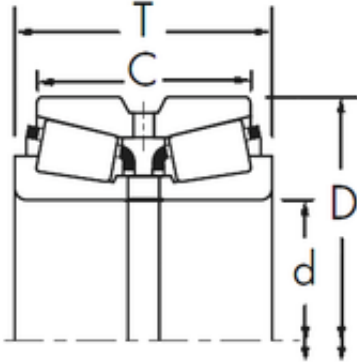

Timken EE234160/234213CD+X1S-234160 tapered roller bearings

Bearing No. EE234160/234213CD+X1S-234160

EE234160/234213CD+X1S-234160 Bearing 2D drawings and 3D CAD models

Size	406.4x539.75x142.875 mm
Bore Diameter	406,4 mm
Outer Diameter	539,75 mm
Width	142,875 mm
d	406,4 mm
D	539,75 mm
T	142,875 mm
C	101,6 mm
R	6,4 mm
r	1,5 mm