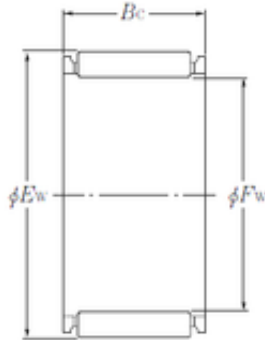

BEARING-Bearing LTD.

NTN K160 × 170 × 46 needle roller bearings

Bearing No. K160 × 170 × 46

Bore Diameter	160 mm
Outer Diameter	170 mm
Fw	160 mm
Ew	170 mm
Bc	46 mm
Weight	0.570 Kg
Basic dynamic load rating (C)	155 kN
Basic static load rating (C0)	505 kN
(Grease) Lubrication Speed	1700 r/min

K160 × 170 × 46 Bearing 2D drawings and 3D CAD models