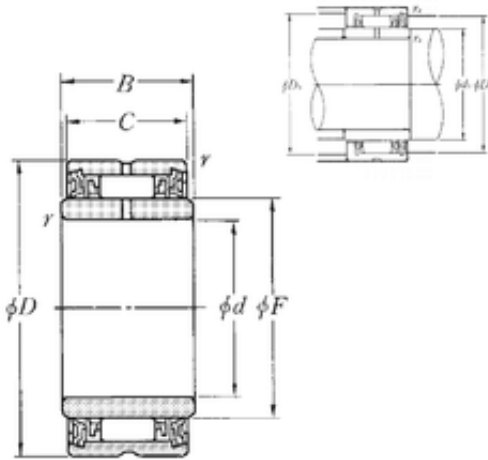

NTN NA4910LL needle roller bearings

Bearing No. NA4910LL

NA4910LL Bearing 2D drawings and 3D CAD models

Size	58x72x23 mm
Bore Diameter	58 mm
Outer Diameter	72 mm
Width	23 mm
F	58 mm
Fw	50 mm
D	72 mm
B	23 mm
C	22 mm
r min.	0,6 mm
da min.	54 mm
Da max.	61 mm
ra max.	0,6 mm
Db max	68 mm
Weight	0,295 Kg
Basic dynamic load rating (C)	30,5 kN
Basic static load rating (C0)	64 kN
Category	Bearings
Inventory	0.0
Manufacturer Name	NTN
Minimum Buy Quantity	N/A
Weight / Kilogram	0.319
Product Group	B04144