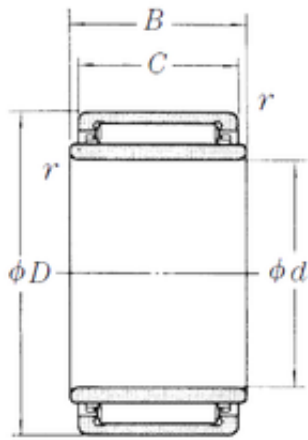

BEARING-Bearing LTD.

65 mm x 90 mm x 35 mm NSK LM739035-1
needle roller bearings

Bearing No. LM739035-1

Size	65x90x35 mm
Bore Diameter	65 mm
Outer Diameter	90 mm
Width	35 mm
d	65 mm
Fw	73 mm
D	90 mm
B	35 mm
C	35 mm
r min.	1 mm
Weight	0,67 Kg
Basic dynamic load rating (C)	88,5 kN
Basic static load rating (C0)	177 kN

LM739035-1 Bearing 2D drawings and 3D CAD models