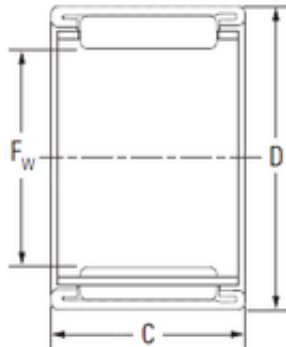

KOYO BTM202725 needle roller bearings

Bearing No. BTM202725

Size	20x27x25 mm
Bore Diameter	20 mm
Outer Diameter	27 mm
Width	25 mm
Fw	20 mm
D	27 mm
C	25 mm
Weight	0,033 Kg
Basic dynamic load rating (C)	22,1 kN
Basic static load rating (C0)	36,6 kN

BTM202725 Bearing 2D drawings and 3D CAD models